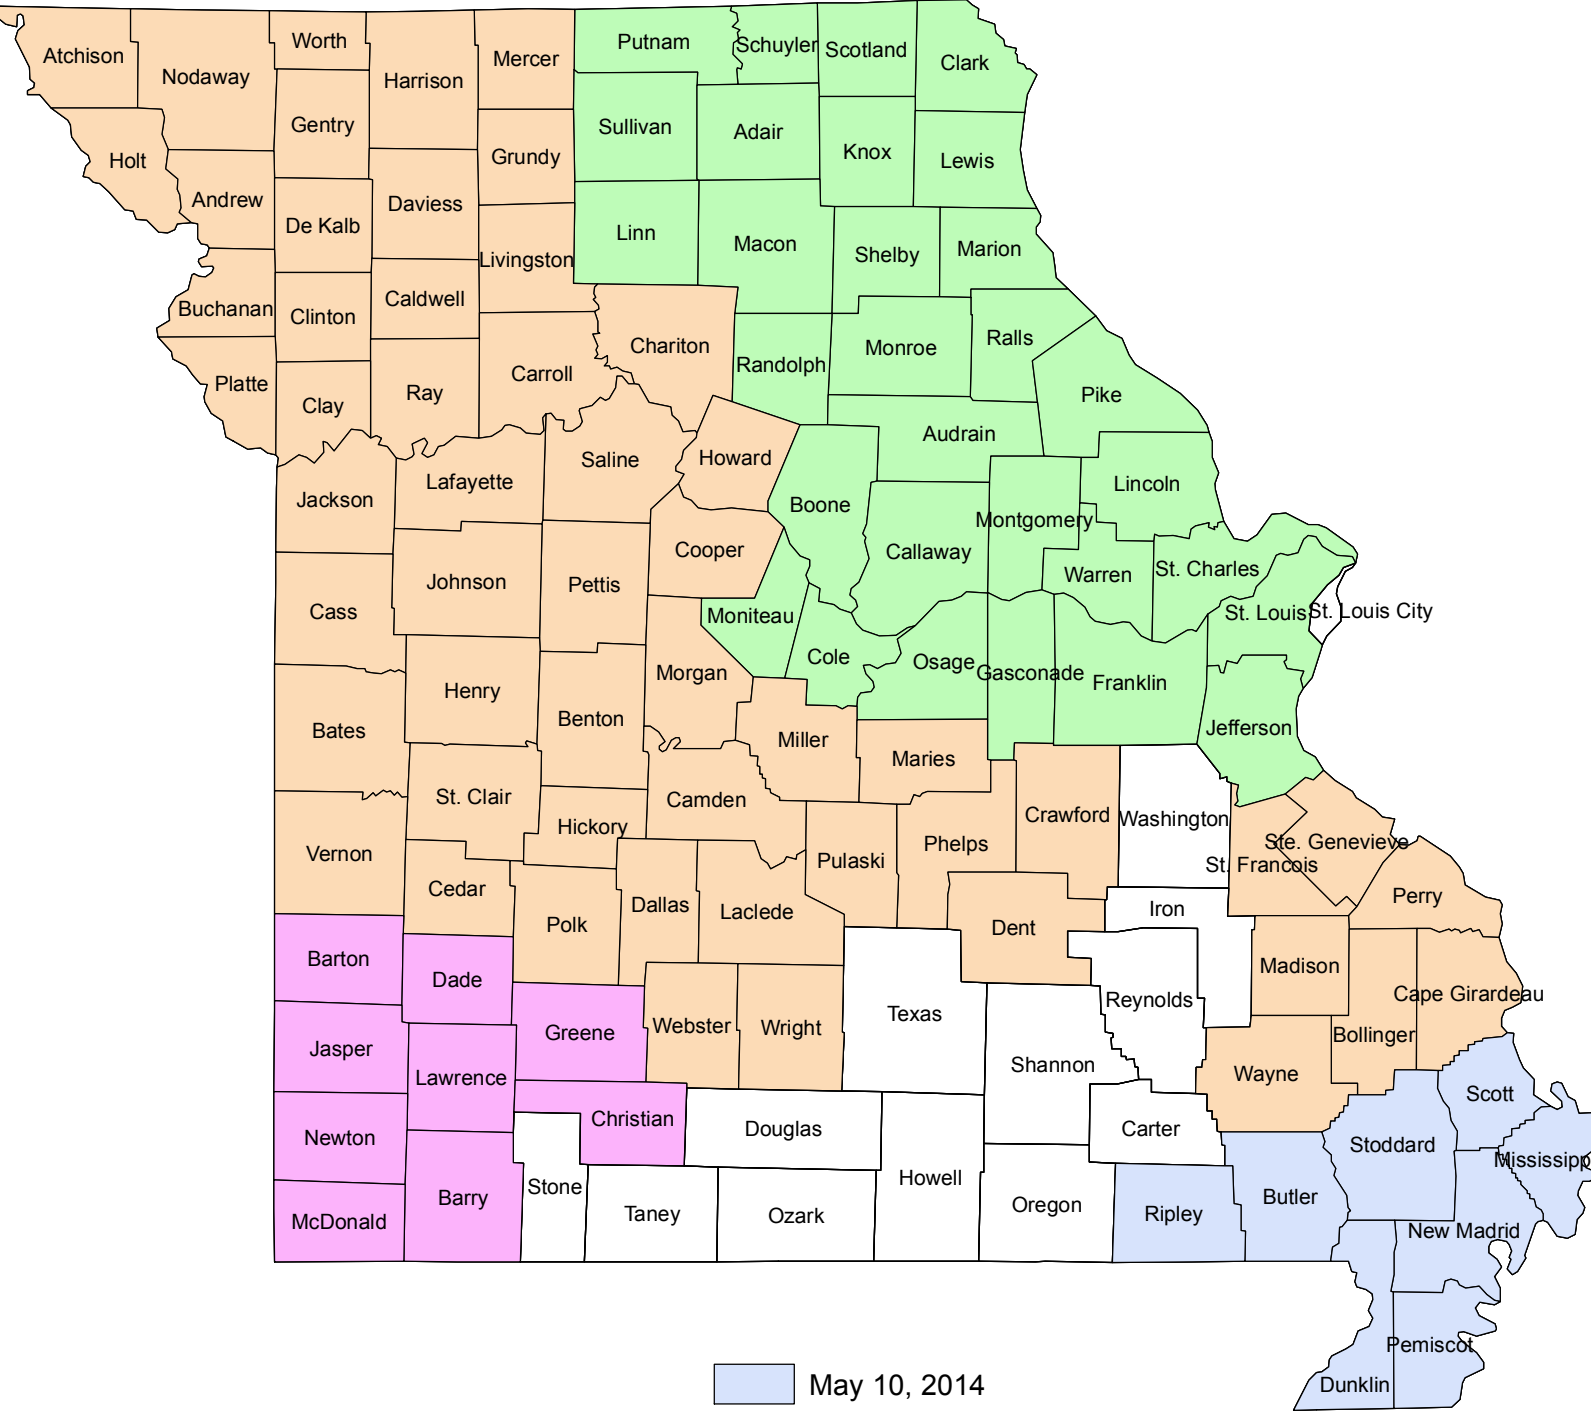

Missouri

2014 Crop Year Final Planting Dates for Corn

- May 10, 2014
- May 15, 2014
- May 25, 2014
- May 31, 2014

Risk Management Agency
 United States Department of Agriculture
 Topeka Regional Office
 Telephone: (785) 228-5512
 December 2013