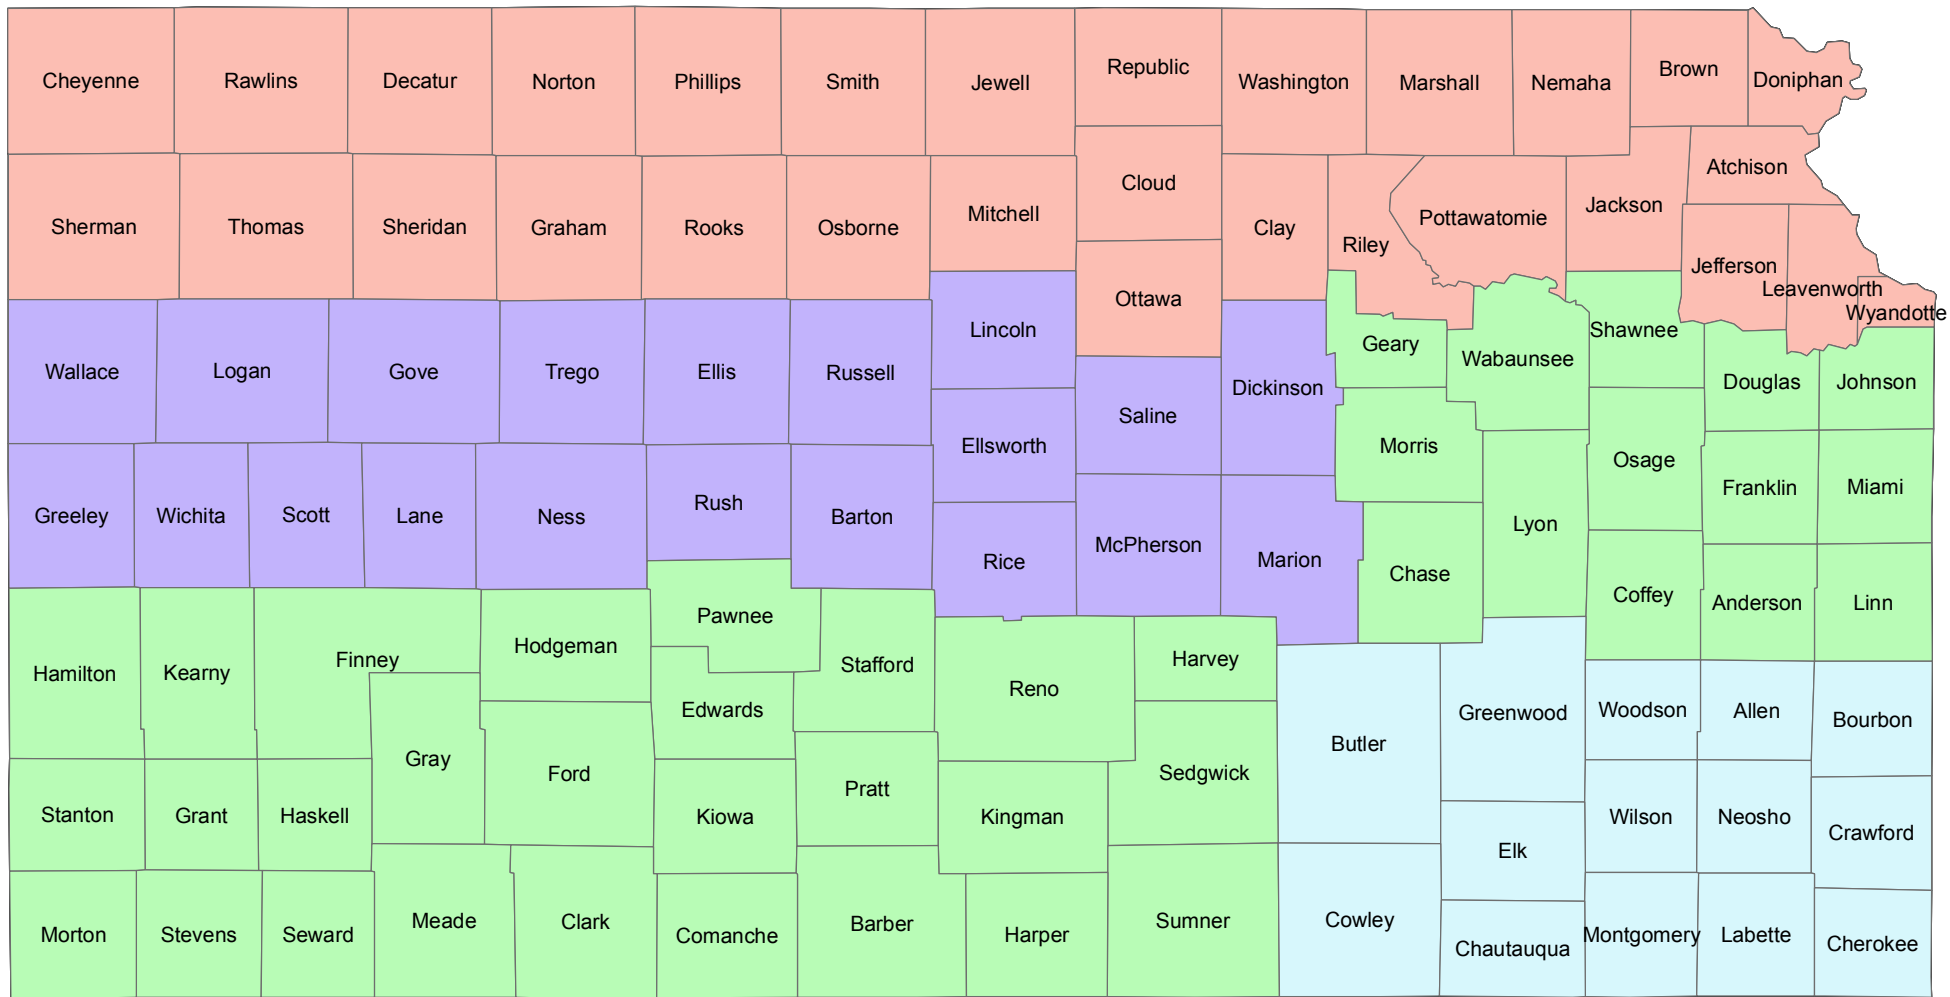

Kansas

2014 Crop Year Final Planting Dates for Soybeans

June 15, 2014
 June 20, 2014
 June 25, 2014
 June 30, 2014

Risk Management Agency
 United States Department of Agriculture
 Topeka Regional Office
 Telephone: (785) 228-5512
 December 2013