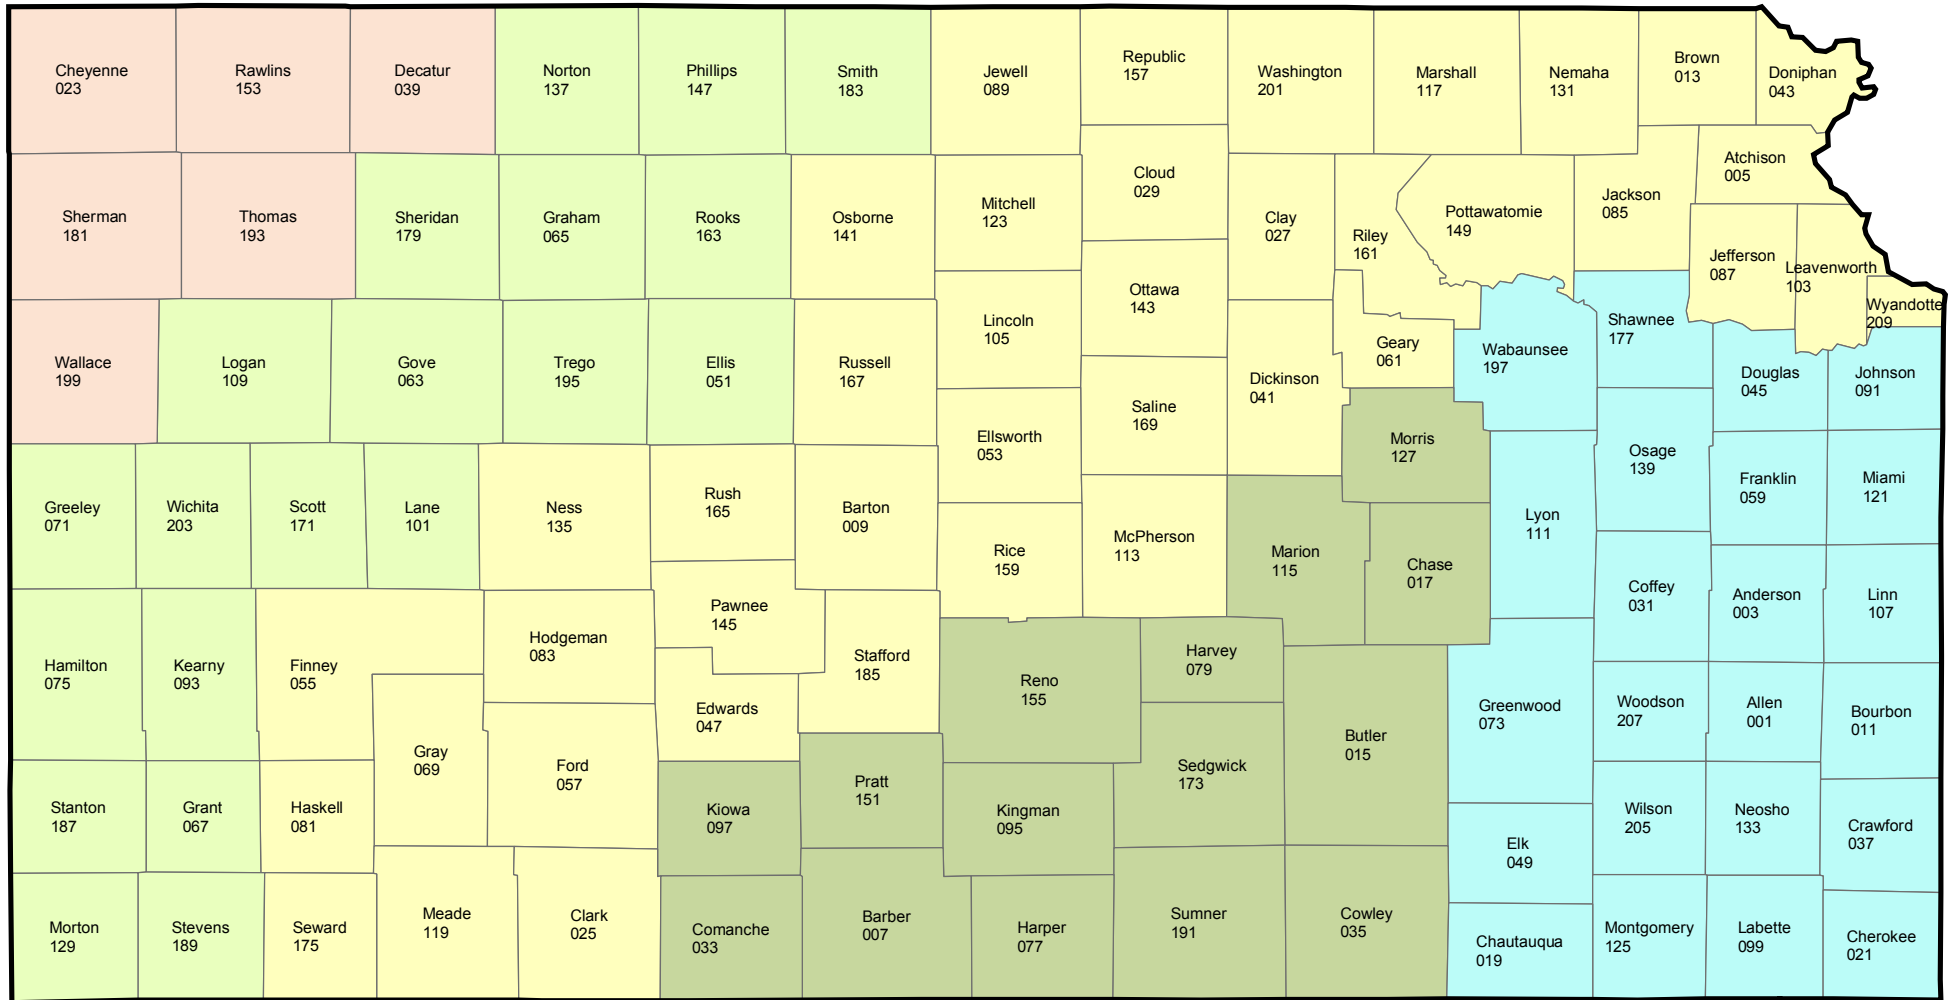

KANSAS

2014 Crop Year Final Planting Dates

WHEAT

USDA / Risk Management Agency
 Topeka Regional Office
 Telephone: (785) 228-5512