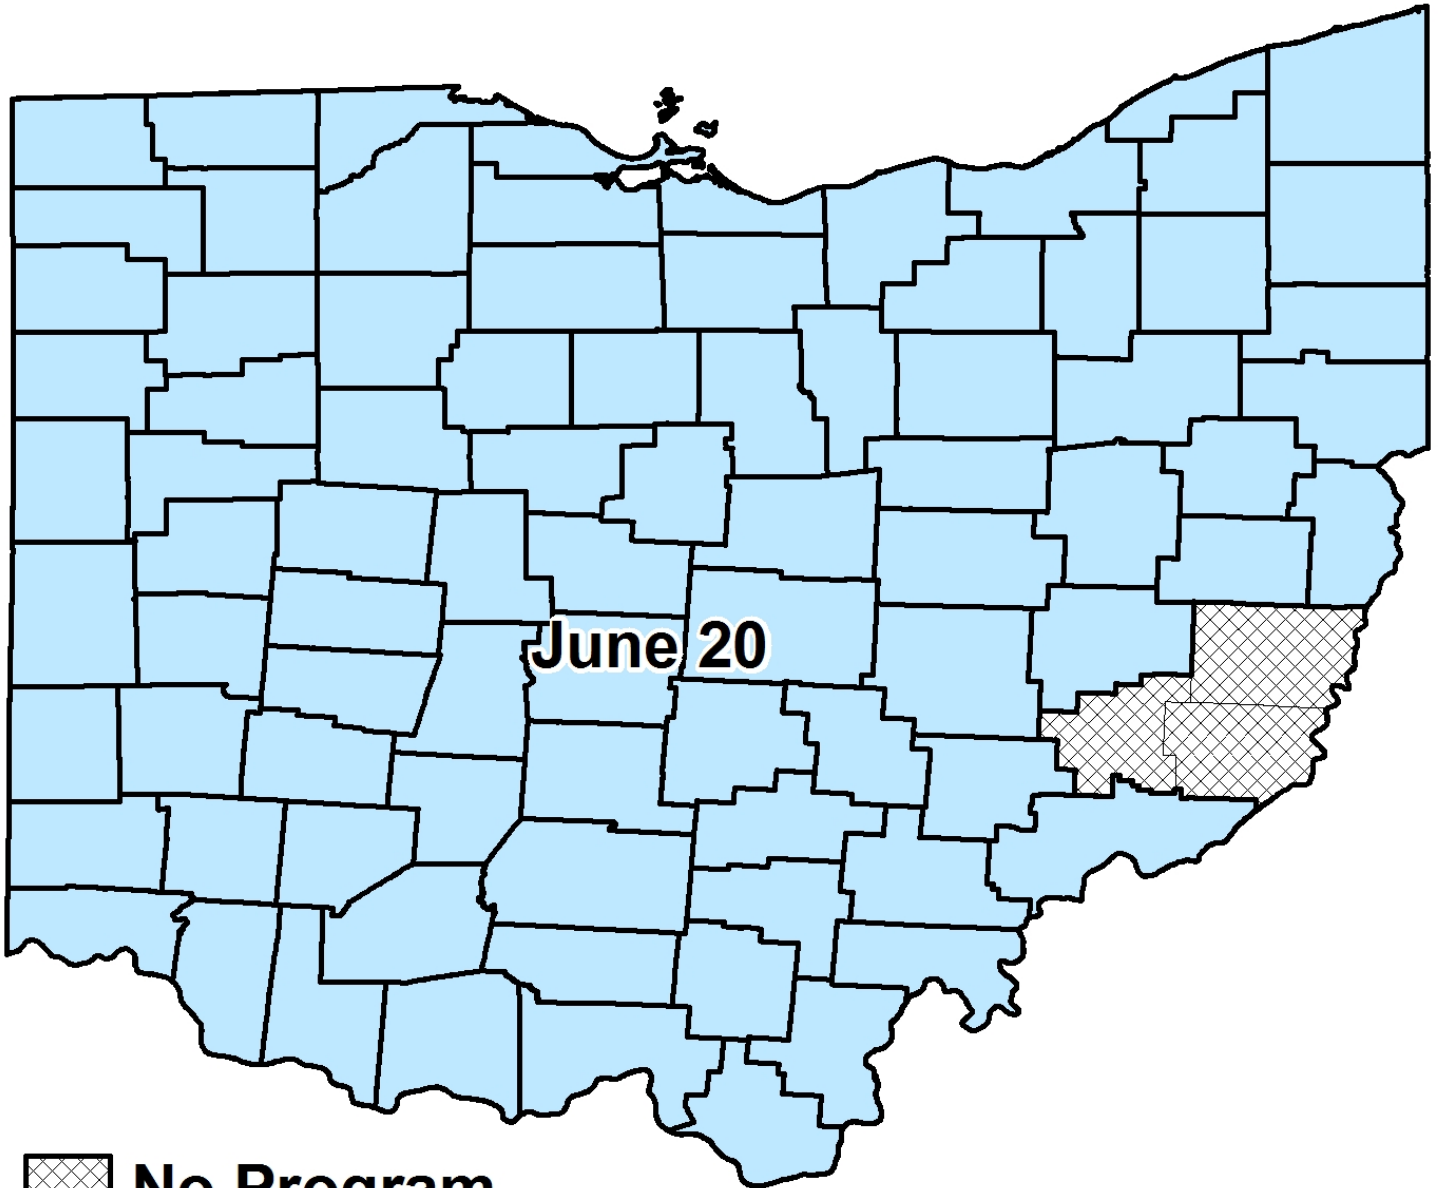

# Ohio Final Planting Dates for Soybeans

 **No Program**

Risk Management Agency  
United States Department of Agriculture  
Springfield Regional Office  
Telephone: (217) 241-6600

Map Printed May 3, 2013