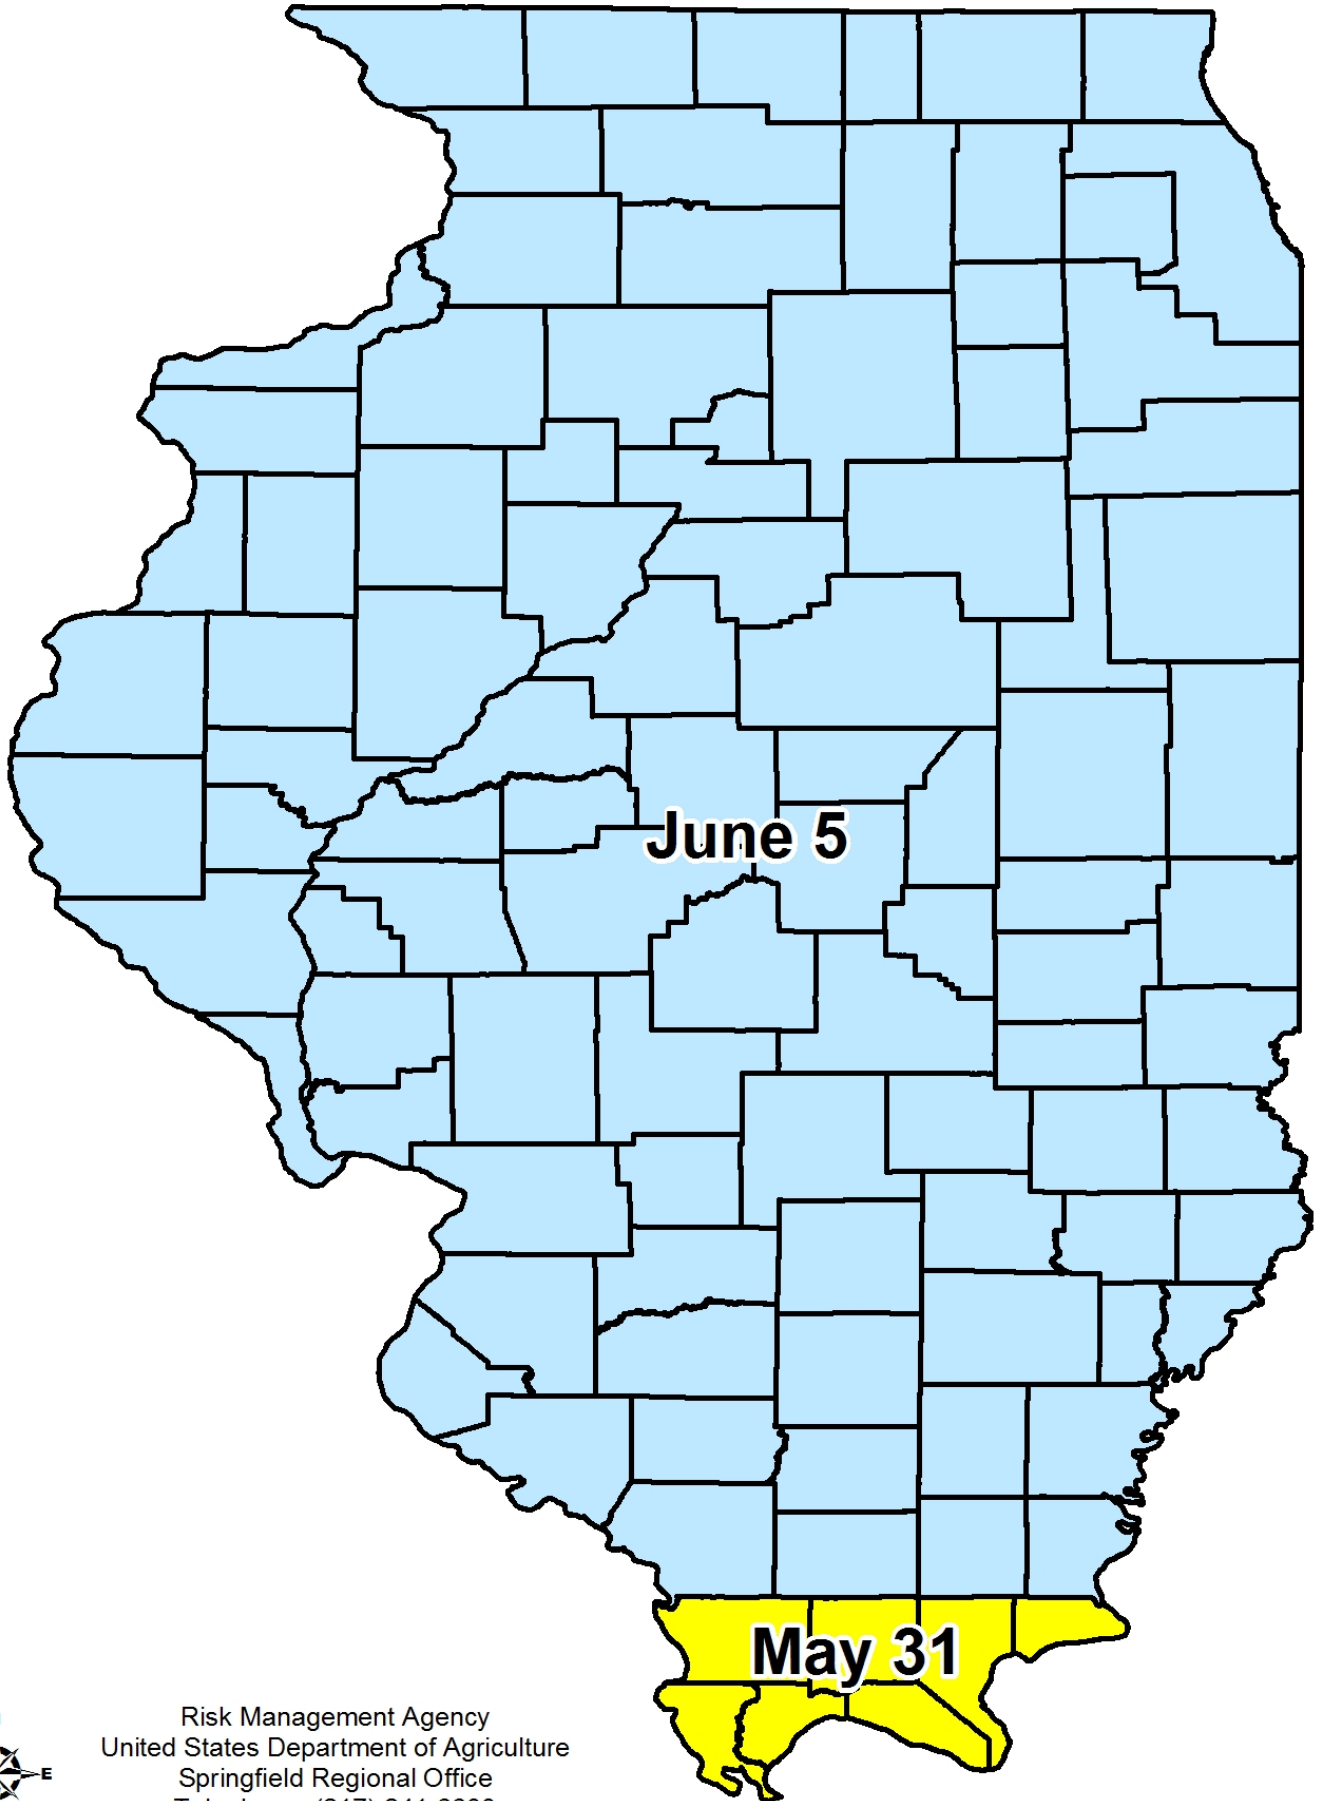

# Illinois Final Planting Dates for Corn

Risk Management Agency  
United States Department of Agriculture  
Springfield Regional Office  
Telephone: (217) 241-6600

Map Printed May 3, 2013