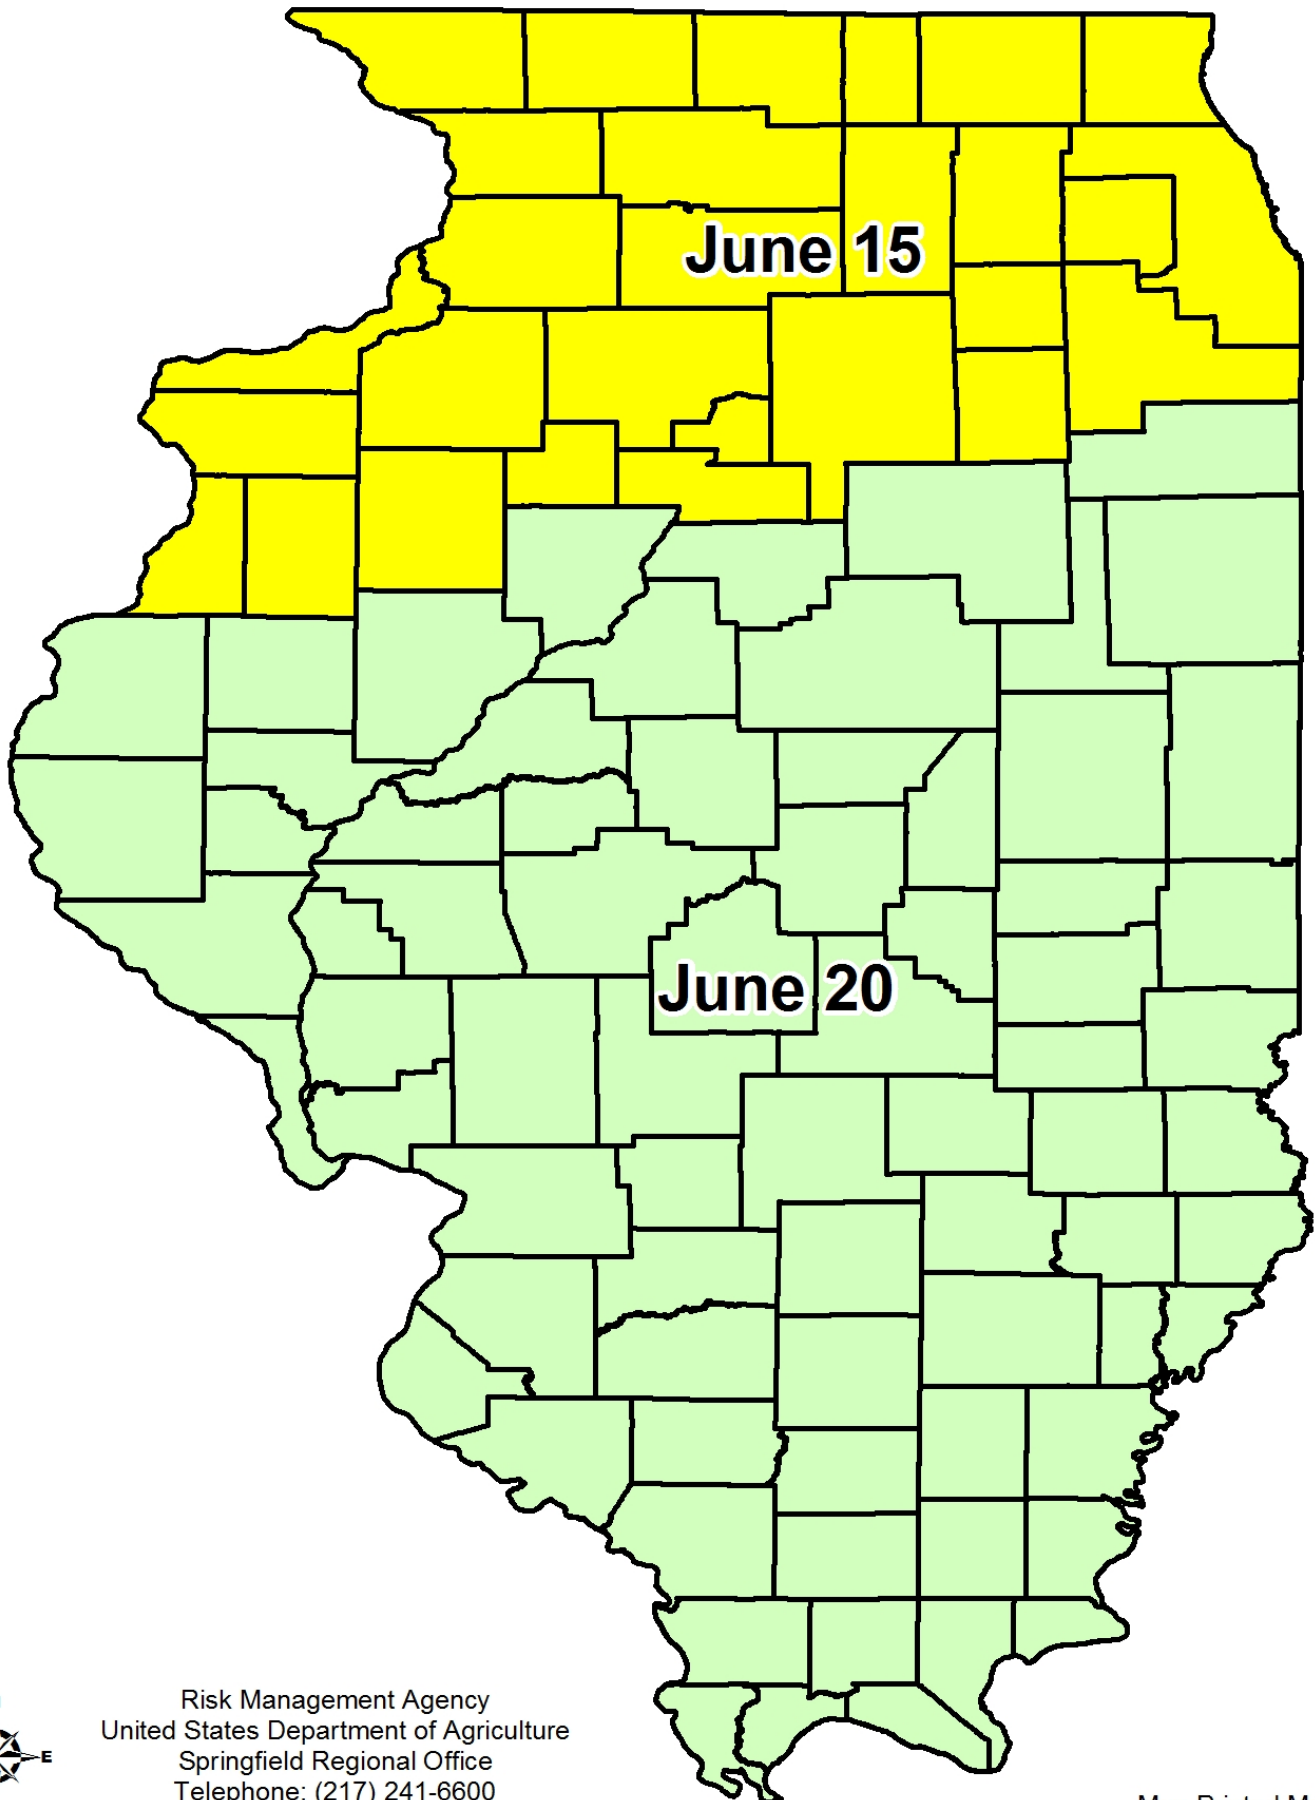

Illinois Final Planting Dates for Soybeans

Risk Management Agency
United States Department of Agriculture
Springfield Regional Office
Telephone: (217) 241-6600

Map Printed May 3, 2013