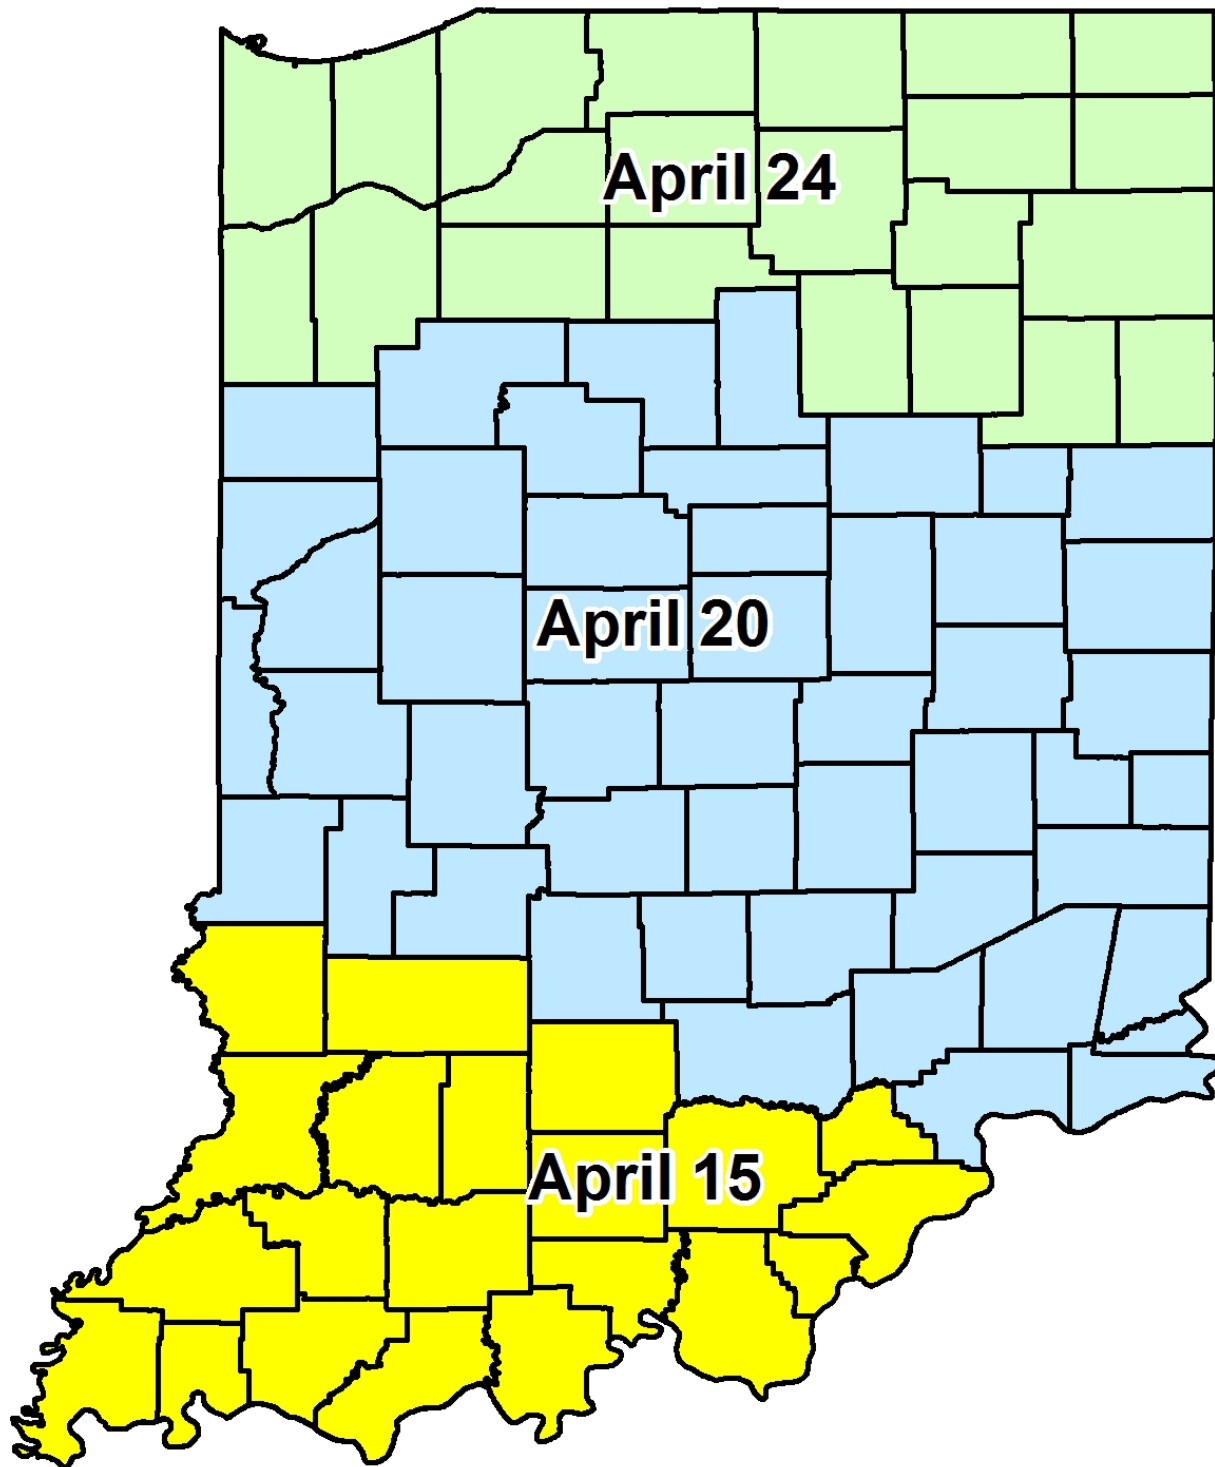

Indiana Initial Planting Dates for Soybeans

Risk Management Agency
United States Department of Agriculture
Springfield Regional Office
Telephone: (217) 241-6600

Map Printed May 3, 2013