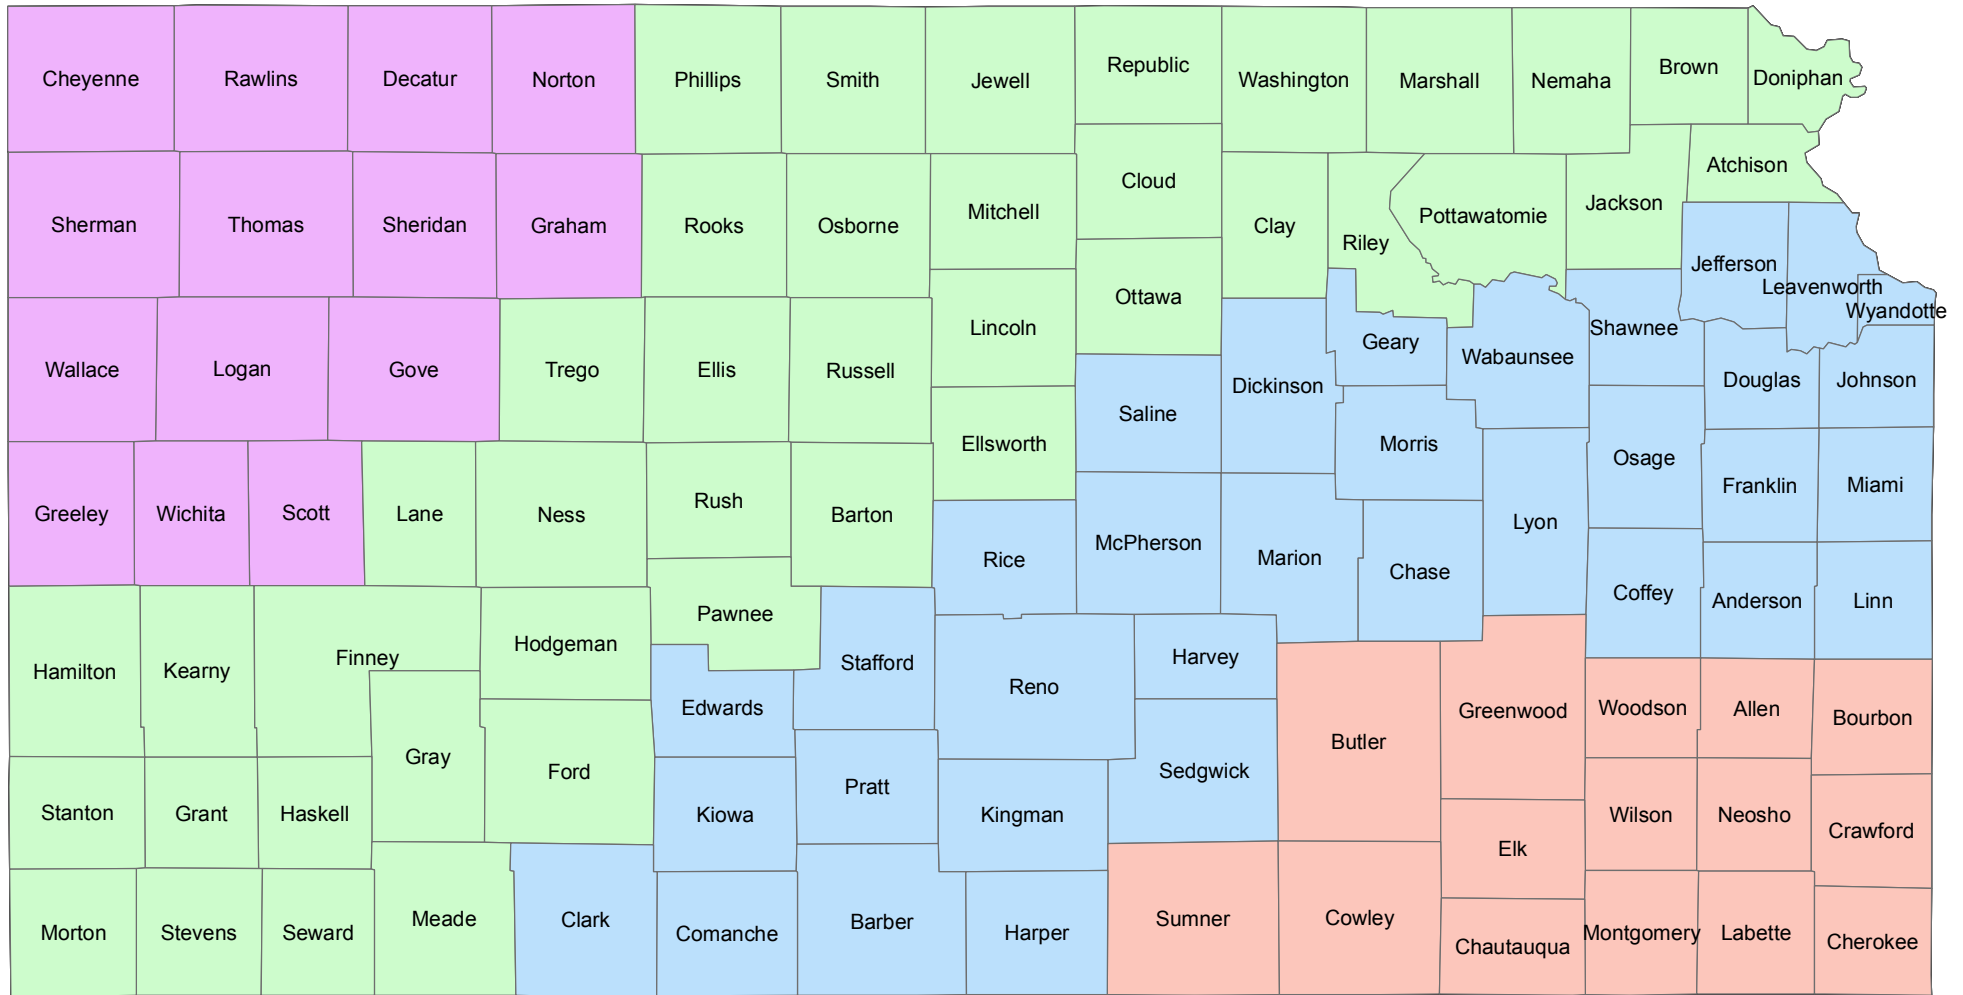

# Kansas

## 2014 Crop Year Earliest Planting Dates for Corn

March 20, 2014
  April 01, 2014
  April 10, 2014
  April 05, 2014

Risk Management Agency  
 United States Department of Agriculture  
 Topeka Regional Office  
 Telephone: (785) 228-5512  
 December 2013