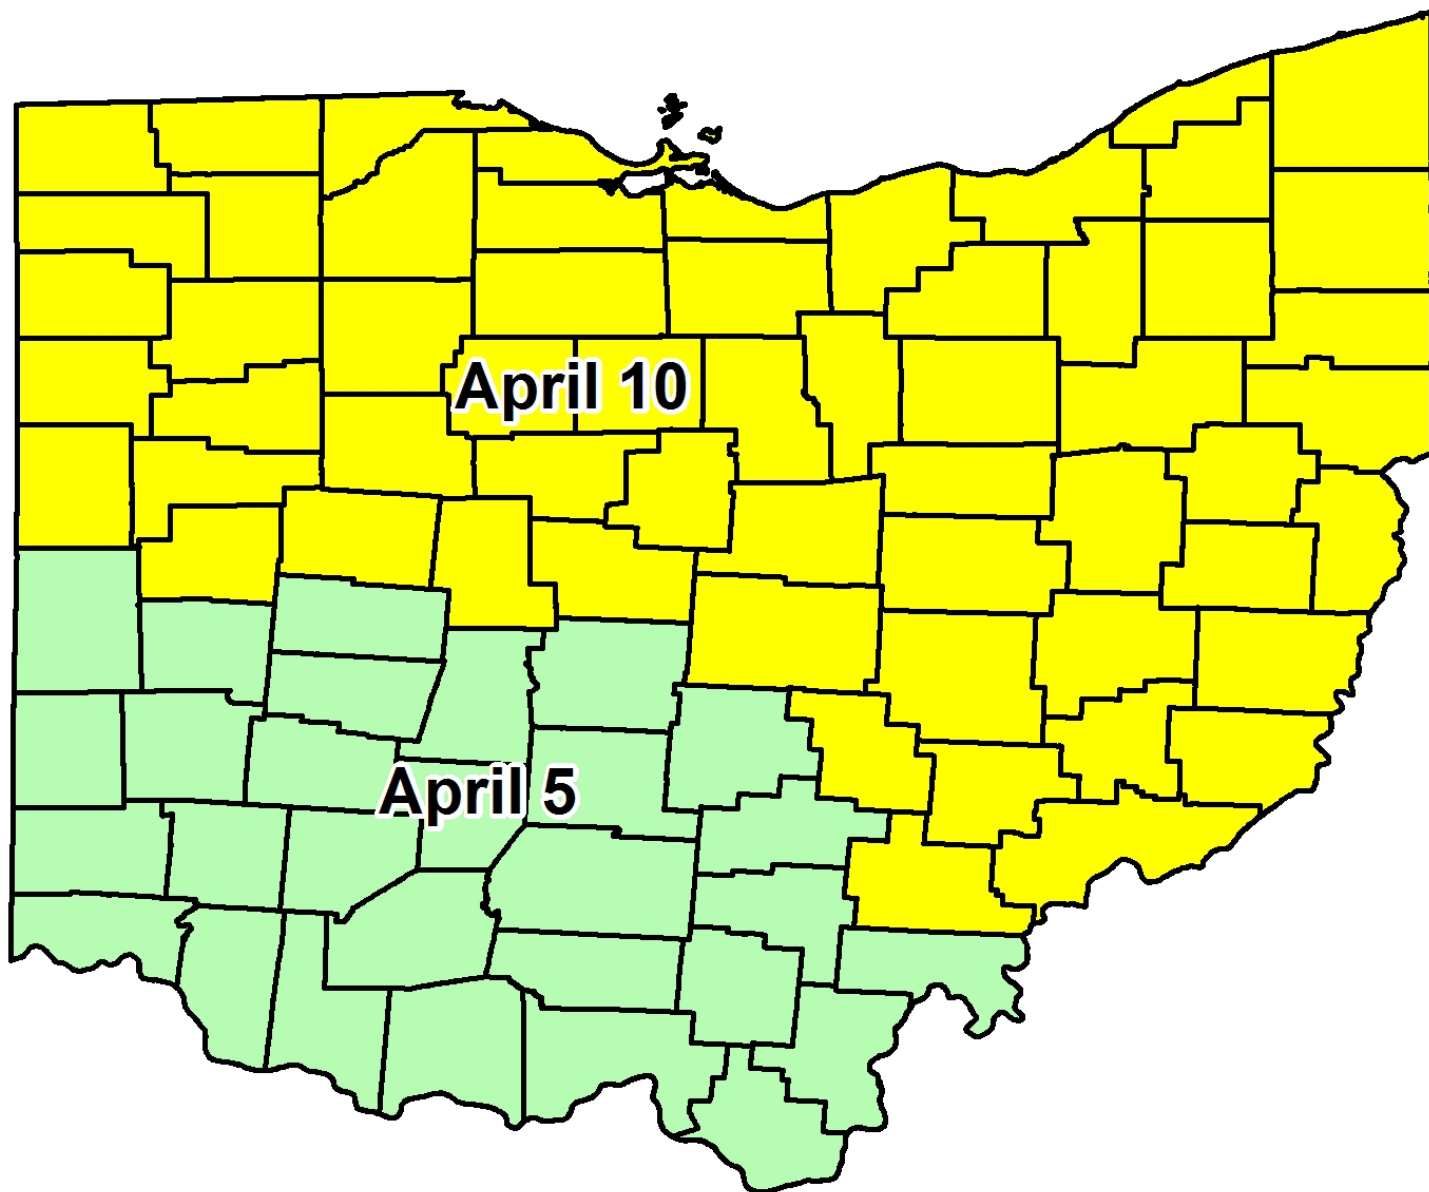

# Ohio Initial Planting Dates for Corn

Risk Management Agency  
United States Department of Agriculture  
Springfield Regional Office  
Telephone: (217) 241-6600

Map Printed May 3, 2013