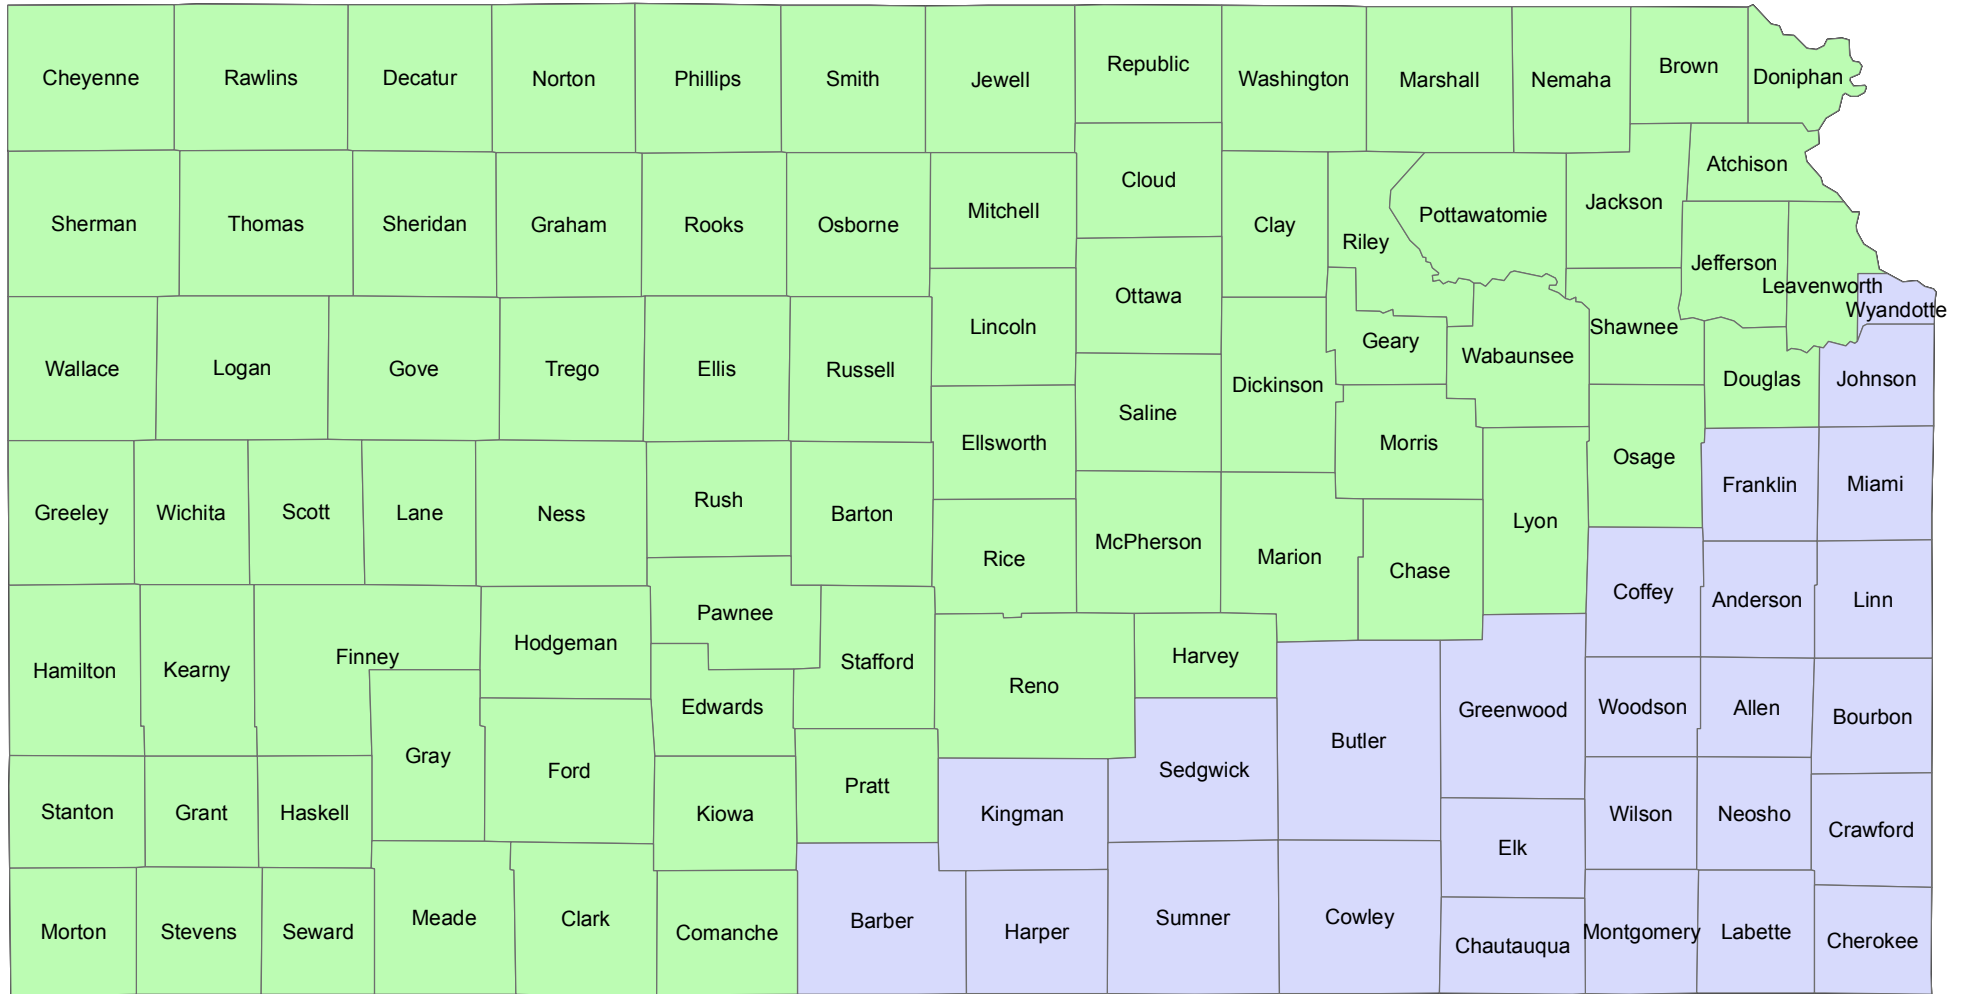

Kansas

2014 Crop Year Earliest Planting Dates for Soybeans

April 15, 2014
April 26, 2014

Risk Management Agency
United States Department of Agriculture
Topeka Regional Office
Telephone: (785) 228-5512
December 2013