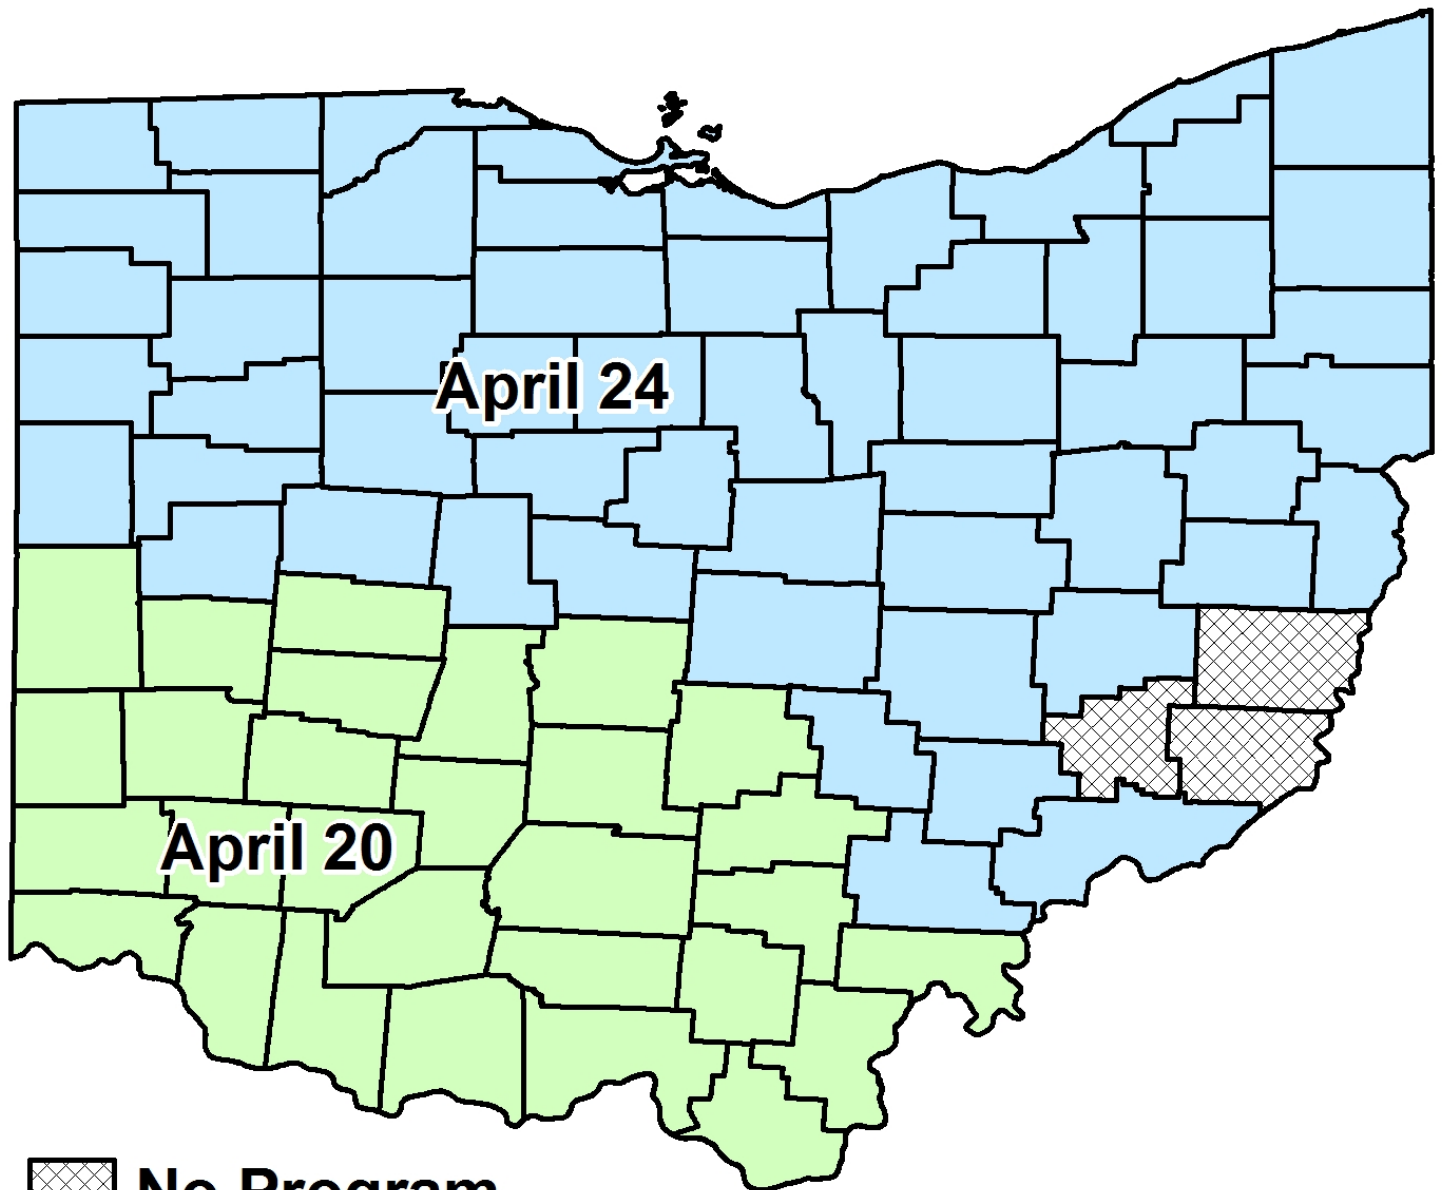

# Ohio Initial Planting Dates for Soybeans

 **No Program**

Risk Management Agency  
United States Department of Agriculture  
Springfield Regional Office  
Telephone: (217) 241-6600

Map Printed May 3, 2013